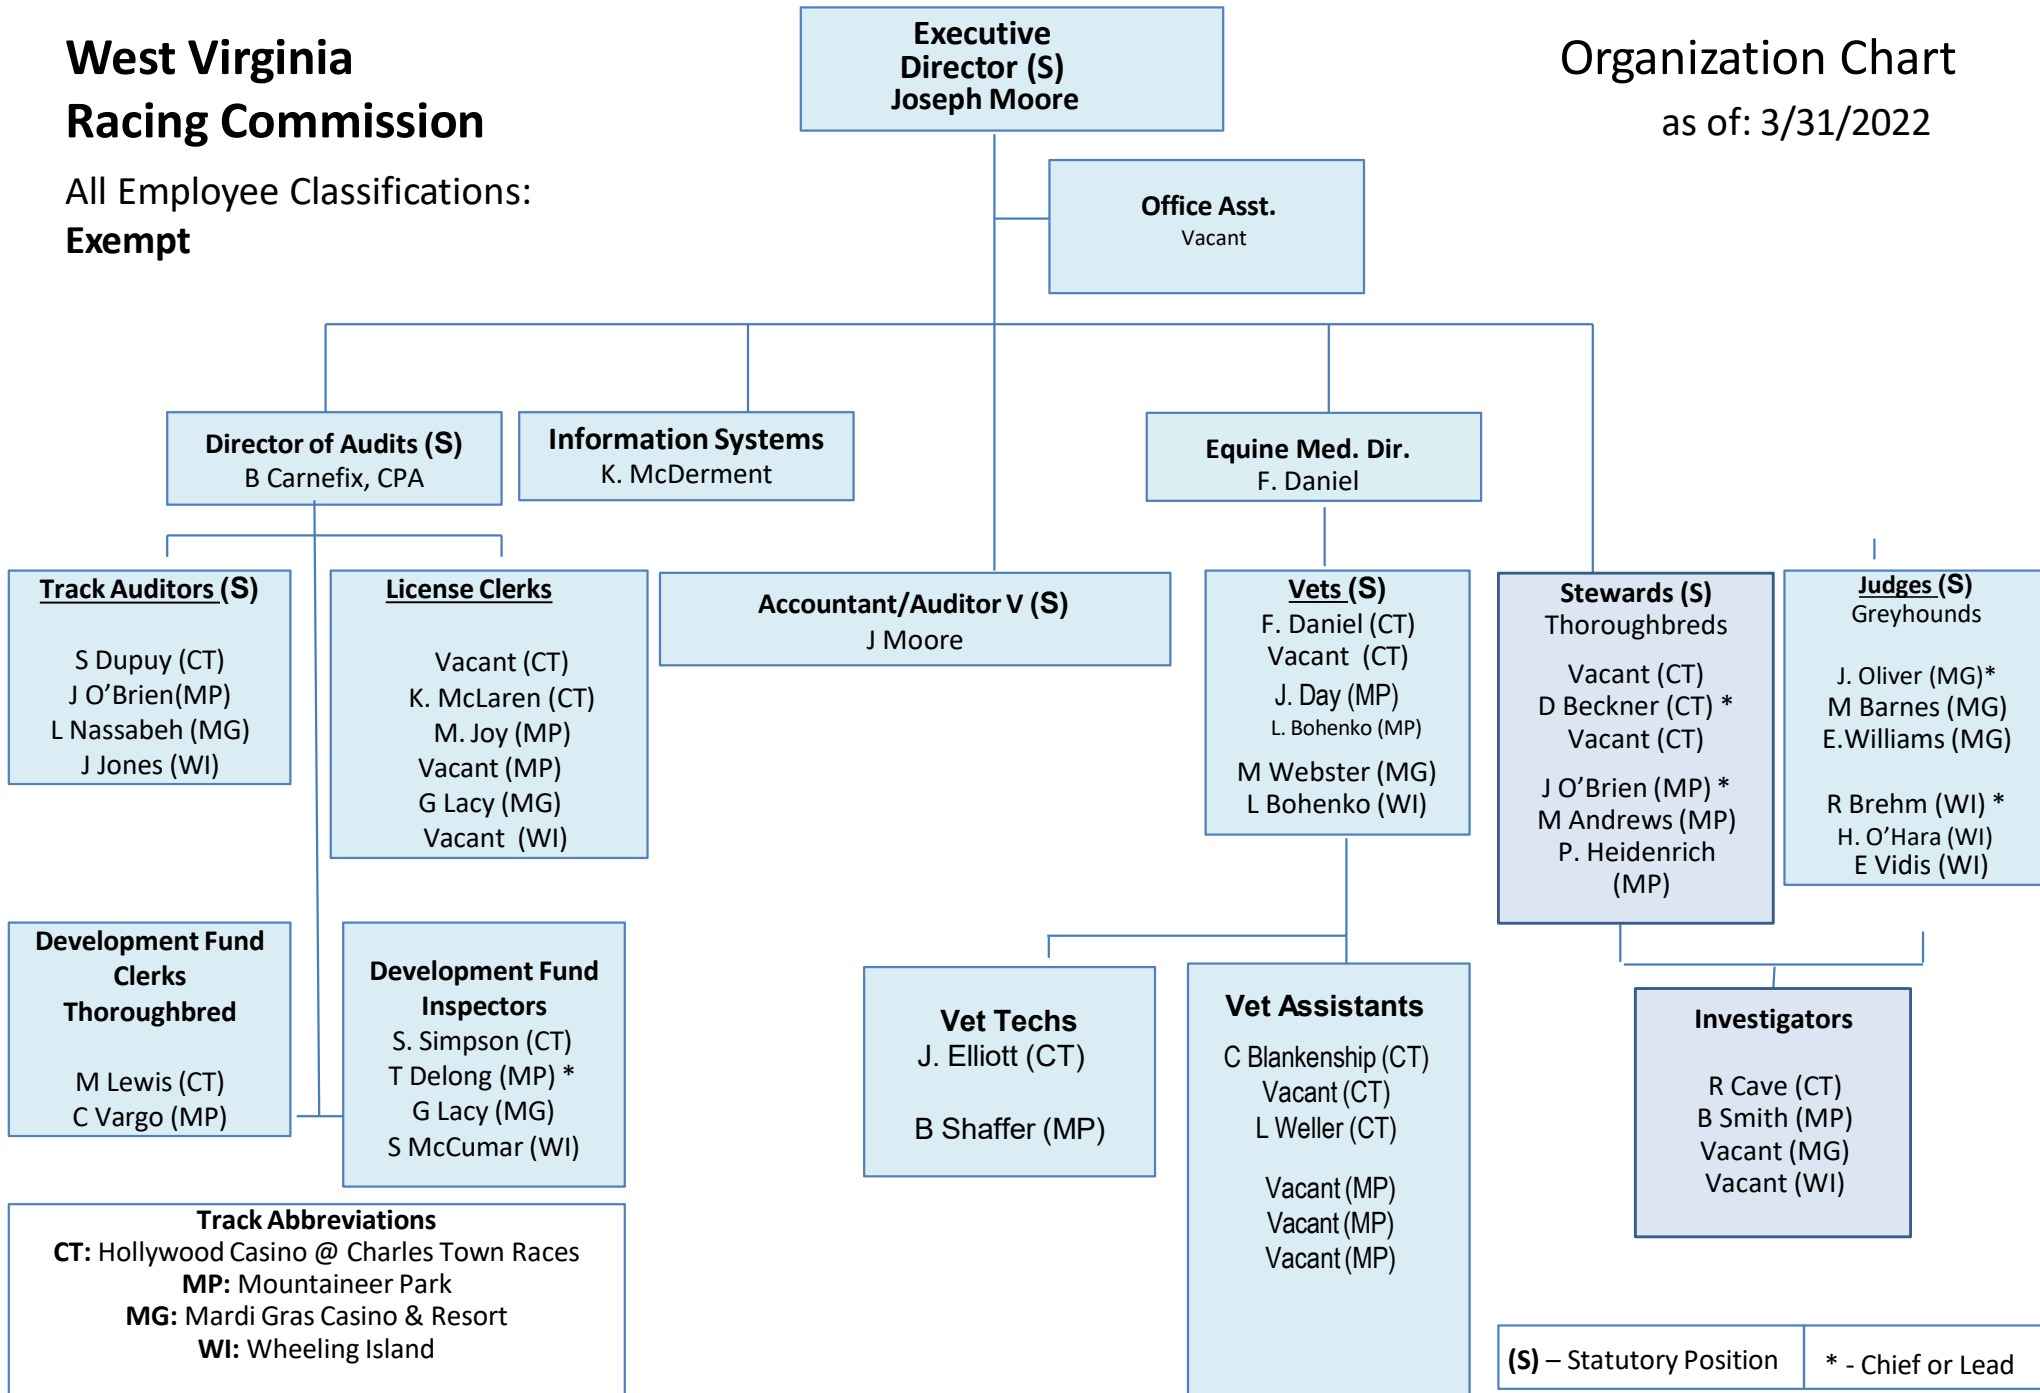

# West Virginia Racing Commission

All Employee Classifications:  
**Exempt**

# Organization Chart as of: 3/31/2022

**Track Abbreviations**  
**CT:** Hollywood Casino @ Charles Town Races  
**MP:** Mountaineer Park  
**MG:** Mardi Gras Casino & Resort  
**WI:** Wheeling Island

**(S)** – Statutory Position      \* - Chief or Lead