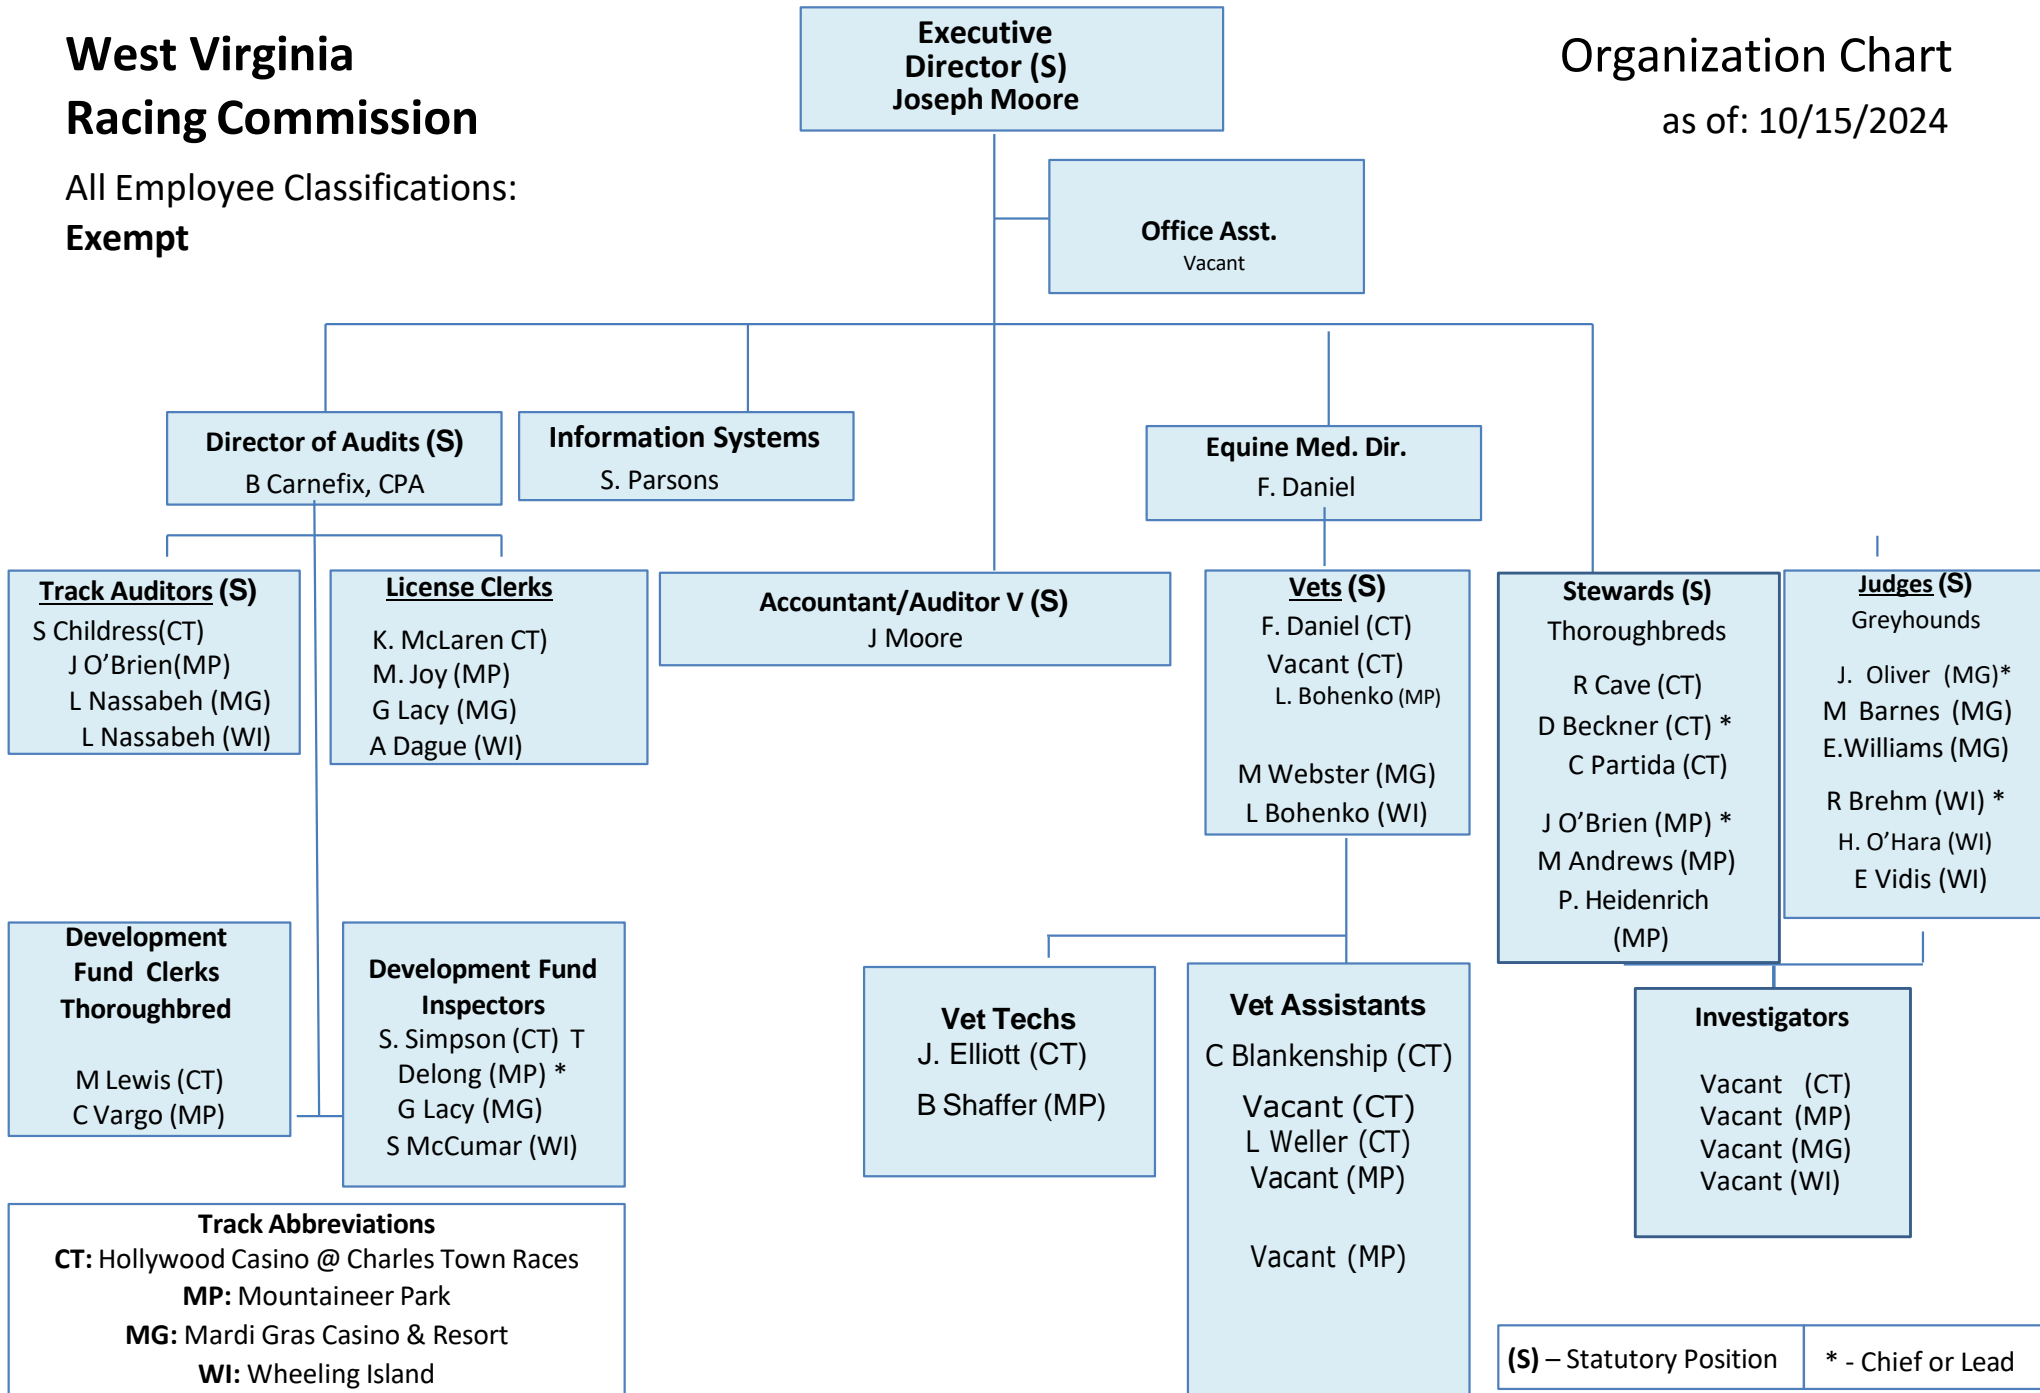

# West Virginia Racing Commission

All Employee Classifications:  
**Exempt**

# Organization Chart as of: 10/15/2024

**Track Abbreviations**  
**CT:** Hollywood Casino @ Charles Town Races  
**MP:** Mountaineer Park  
**MG:** Mardi Gras Casino & Resort  
**WI:** Wheeling Island

**(S)** – Statutory Position      \* - Chief or Lead